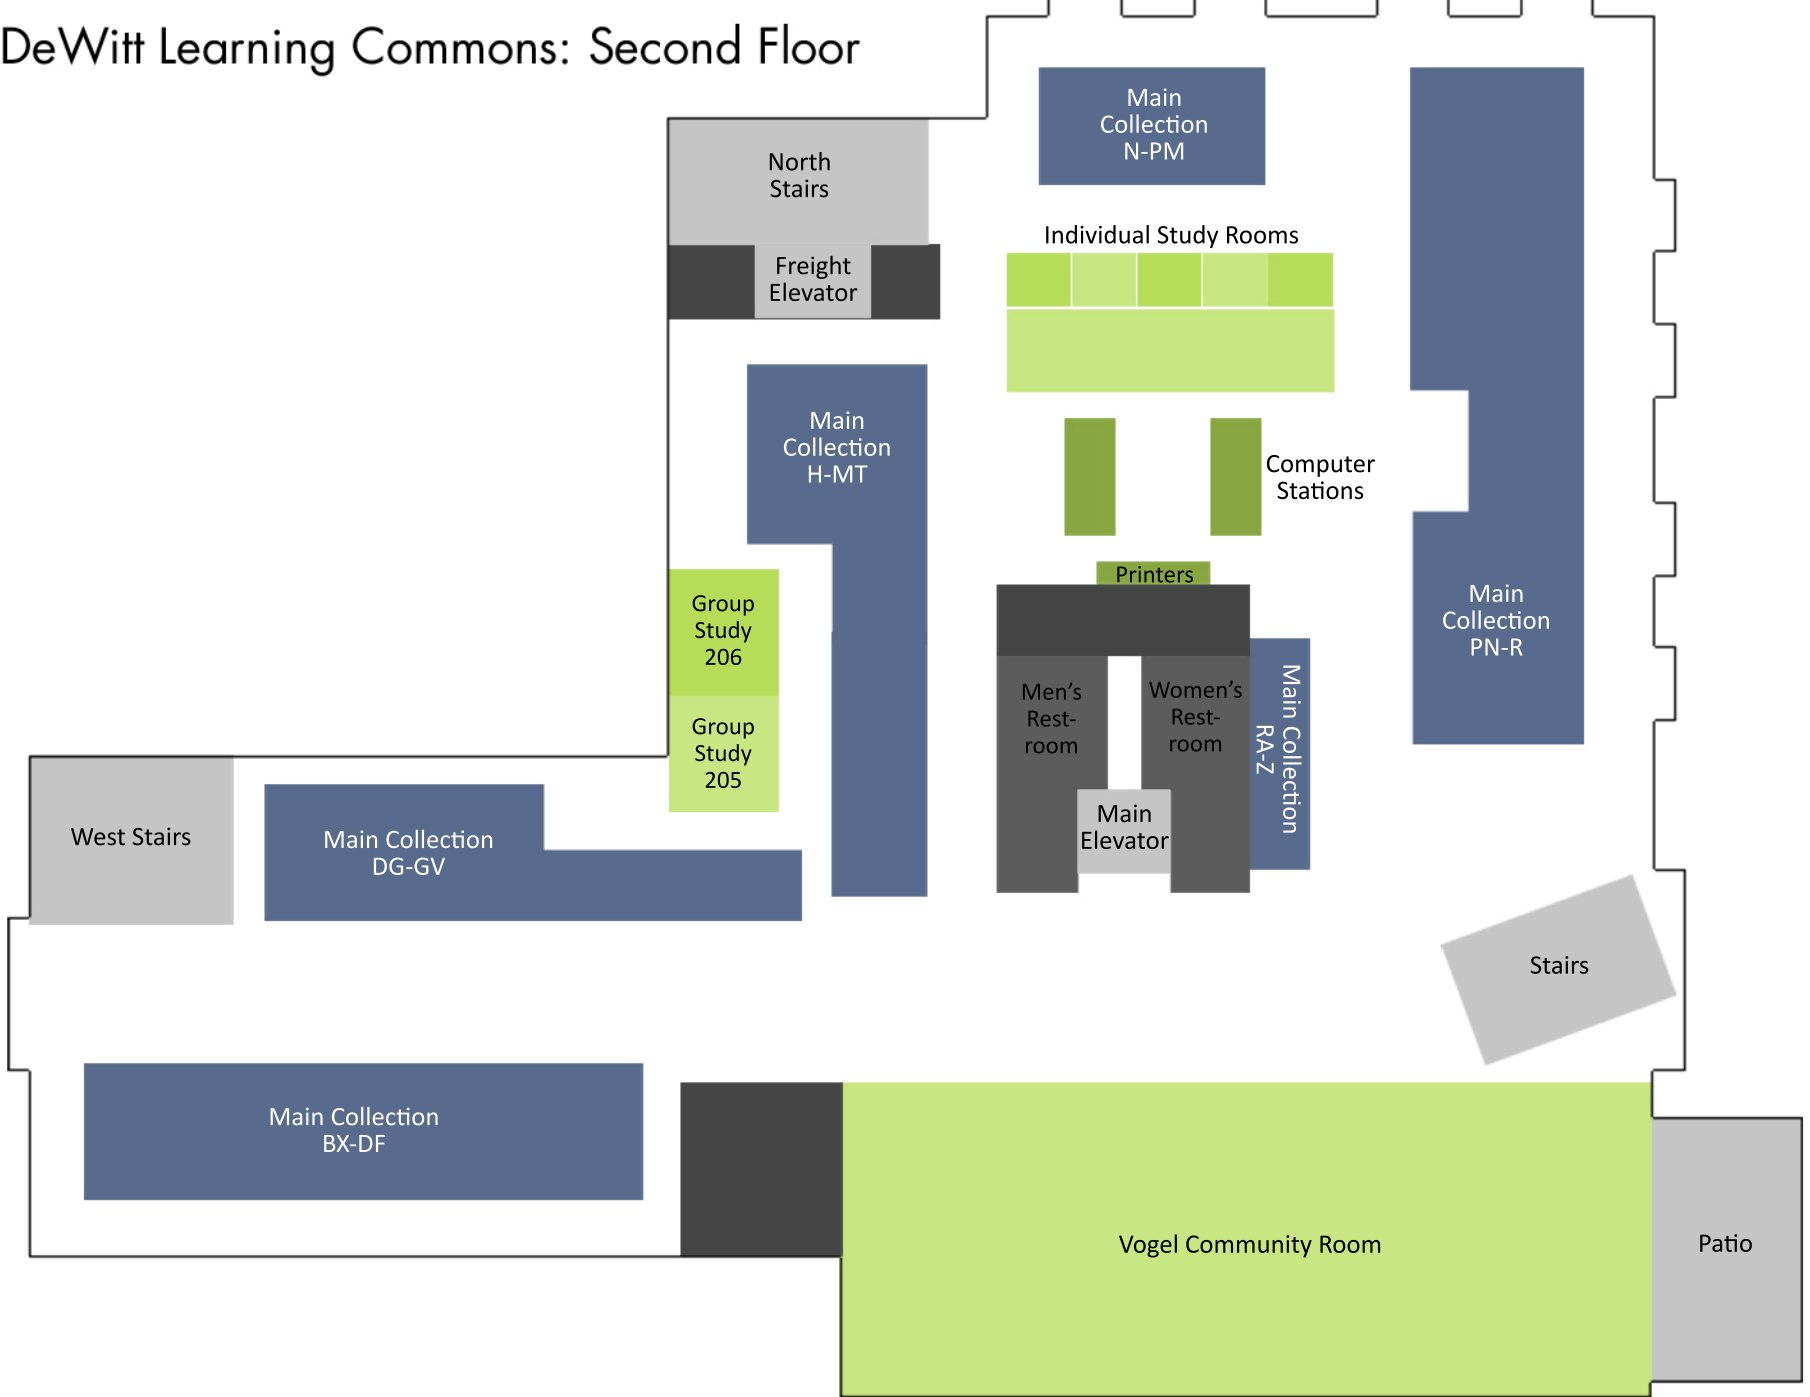

DeWitt Learning Commons: Second Floor

North Stairs

Freight Elevator

Main Collection N-PM

Individual Study Rooms

Main Collection H-MT

Group Study 206

Group Study 205

West Stairs

Main Collection DG-GV

Computer Stations

Printers

Men's Rest-room

Women's Rest-room

Main Elevator

Main Collection RA-Z

Main Collection PN-R

Stairs

Main Collection BX-DF

Vogel Community Room

Patio